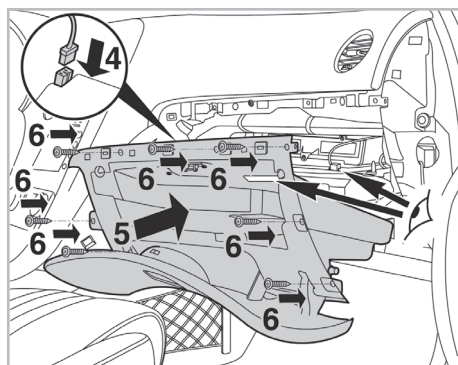

COMFORT

particle filter

FOR
ALFA ROMEO 159 A/C+ (09/05 >)

715532

FH328

PA

WANT TO KNOW MORE?

www.valeo-techassist.com