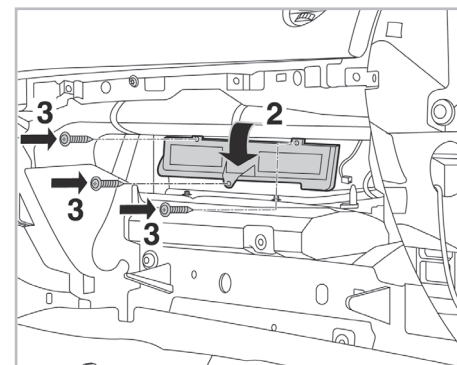

COMFORT

particle filter

FOR
ALFA ROMEO 159 A/C+ (09/05 >)

715532

FH328

PA

WANT TO KNOW MORE?

www.valeo-techassist.com