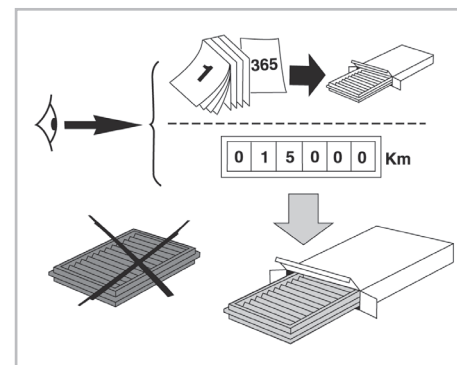

COMFORT

particle filter

FOR
ALFA ROMEO 159 A/C+ (09/05 >)

715532

FH328

PA

WANT TO KNOW MORE?

www.valeo-techassist.com