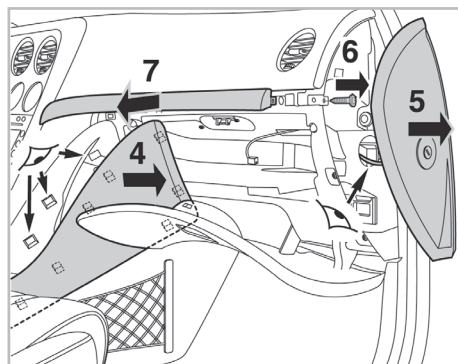

COMFORT

particle filter

FOR
ALFA ROMEO 159 A/C+ (09/05 >)

715532

FH328

PA

WANT TO KNOW MORE?

www.valeo-techassist.com