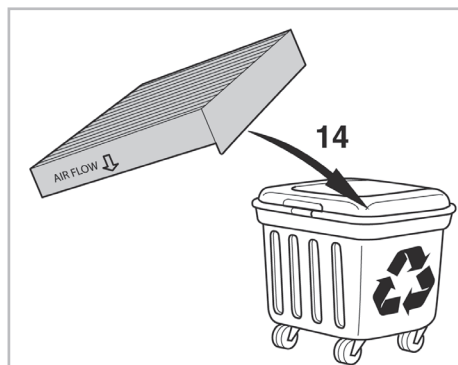

COMFORT

particle filter

FOR
ALFA ROMEO 159 A/C+ (09/05 >)

715532

FH328

PA

WANT TO KNOW MORE?

www.valeo-techassist.com