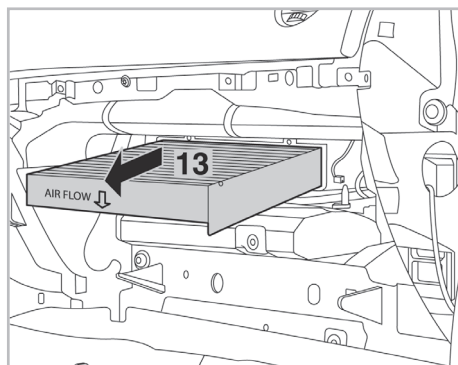

COMFORT

particle filter

FOR
ALFA ROMEO 159 A/C+ (09/05 >)

715532

FH328

PA

WANT TO KNOW MORE?

www.valeo-techassist.com