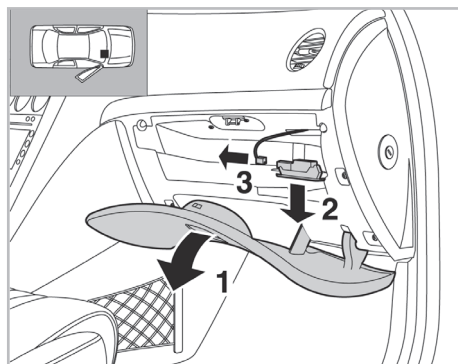

COMFORT

particle filter

FOR
ALFA ROMEO 159 A/C+ (09/05 >)

715532

FH328

PA

WANT TO KNOW MORE?

www.valeo-techassist.com