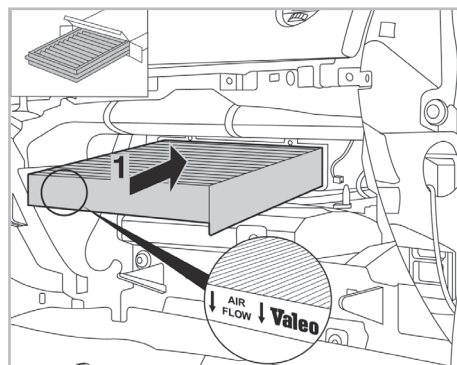

COMFORT

particle filter

FOR
ALFA ROMEO 159 A/C+ (09/05 >)

715532

FH328

PA

WANT TO KNOW MORE?

www.valeo-techassist.com