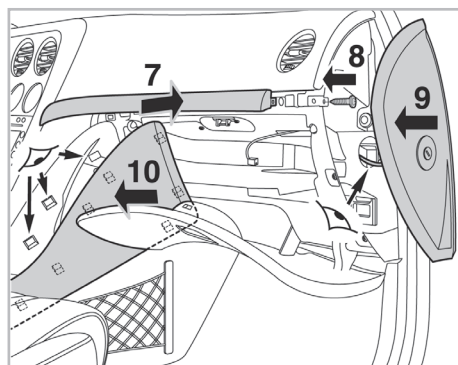

COMFORT

particle filter

FOR
ALFA ROMEO 159 A/C+ (09/05 >)

715532

FH328

PA

WANT TO KNOW MORE?

www.valeo-techassist.com