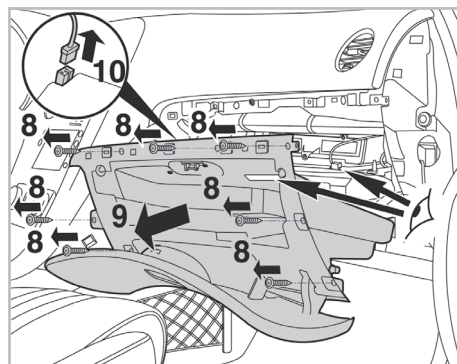

COMFORT

particle filter

FOR
ALFA ROMEO 159 A/C+ (09/05 >)

715532

FH328

PA

WANT TO KNOW MORE?

www.valeo-techassist.com