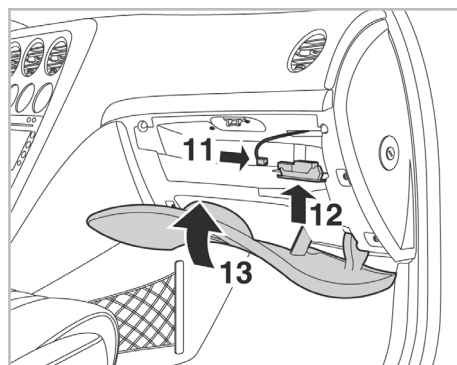

COMFORT

particle filter

FOR
ALFA ROMEO 159 A/C+ (09/05 >)

715532

FH328

PA

WANT TO KNOW MORE?

www.valeo-techassist.com