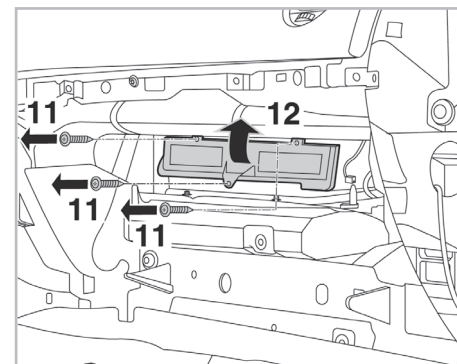

COMFORT

particle filter

FOR
ALFA ROMEO 159 A/C+ (09/05 >)

715532

FH328

PA

WANT TO KNOW MORE?

www.valeo-techassist.com